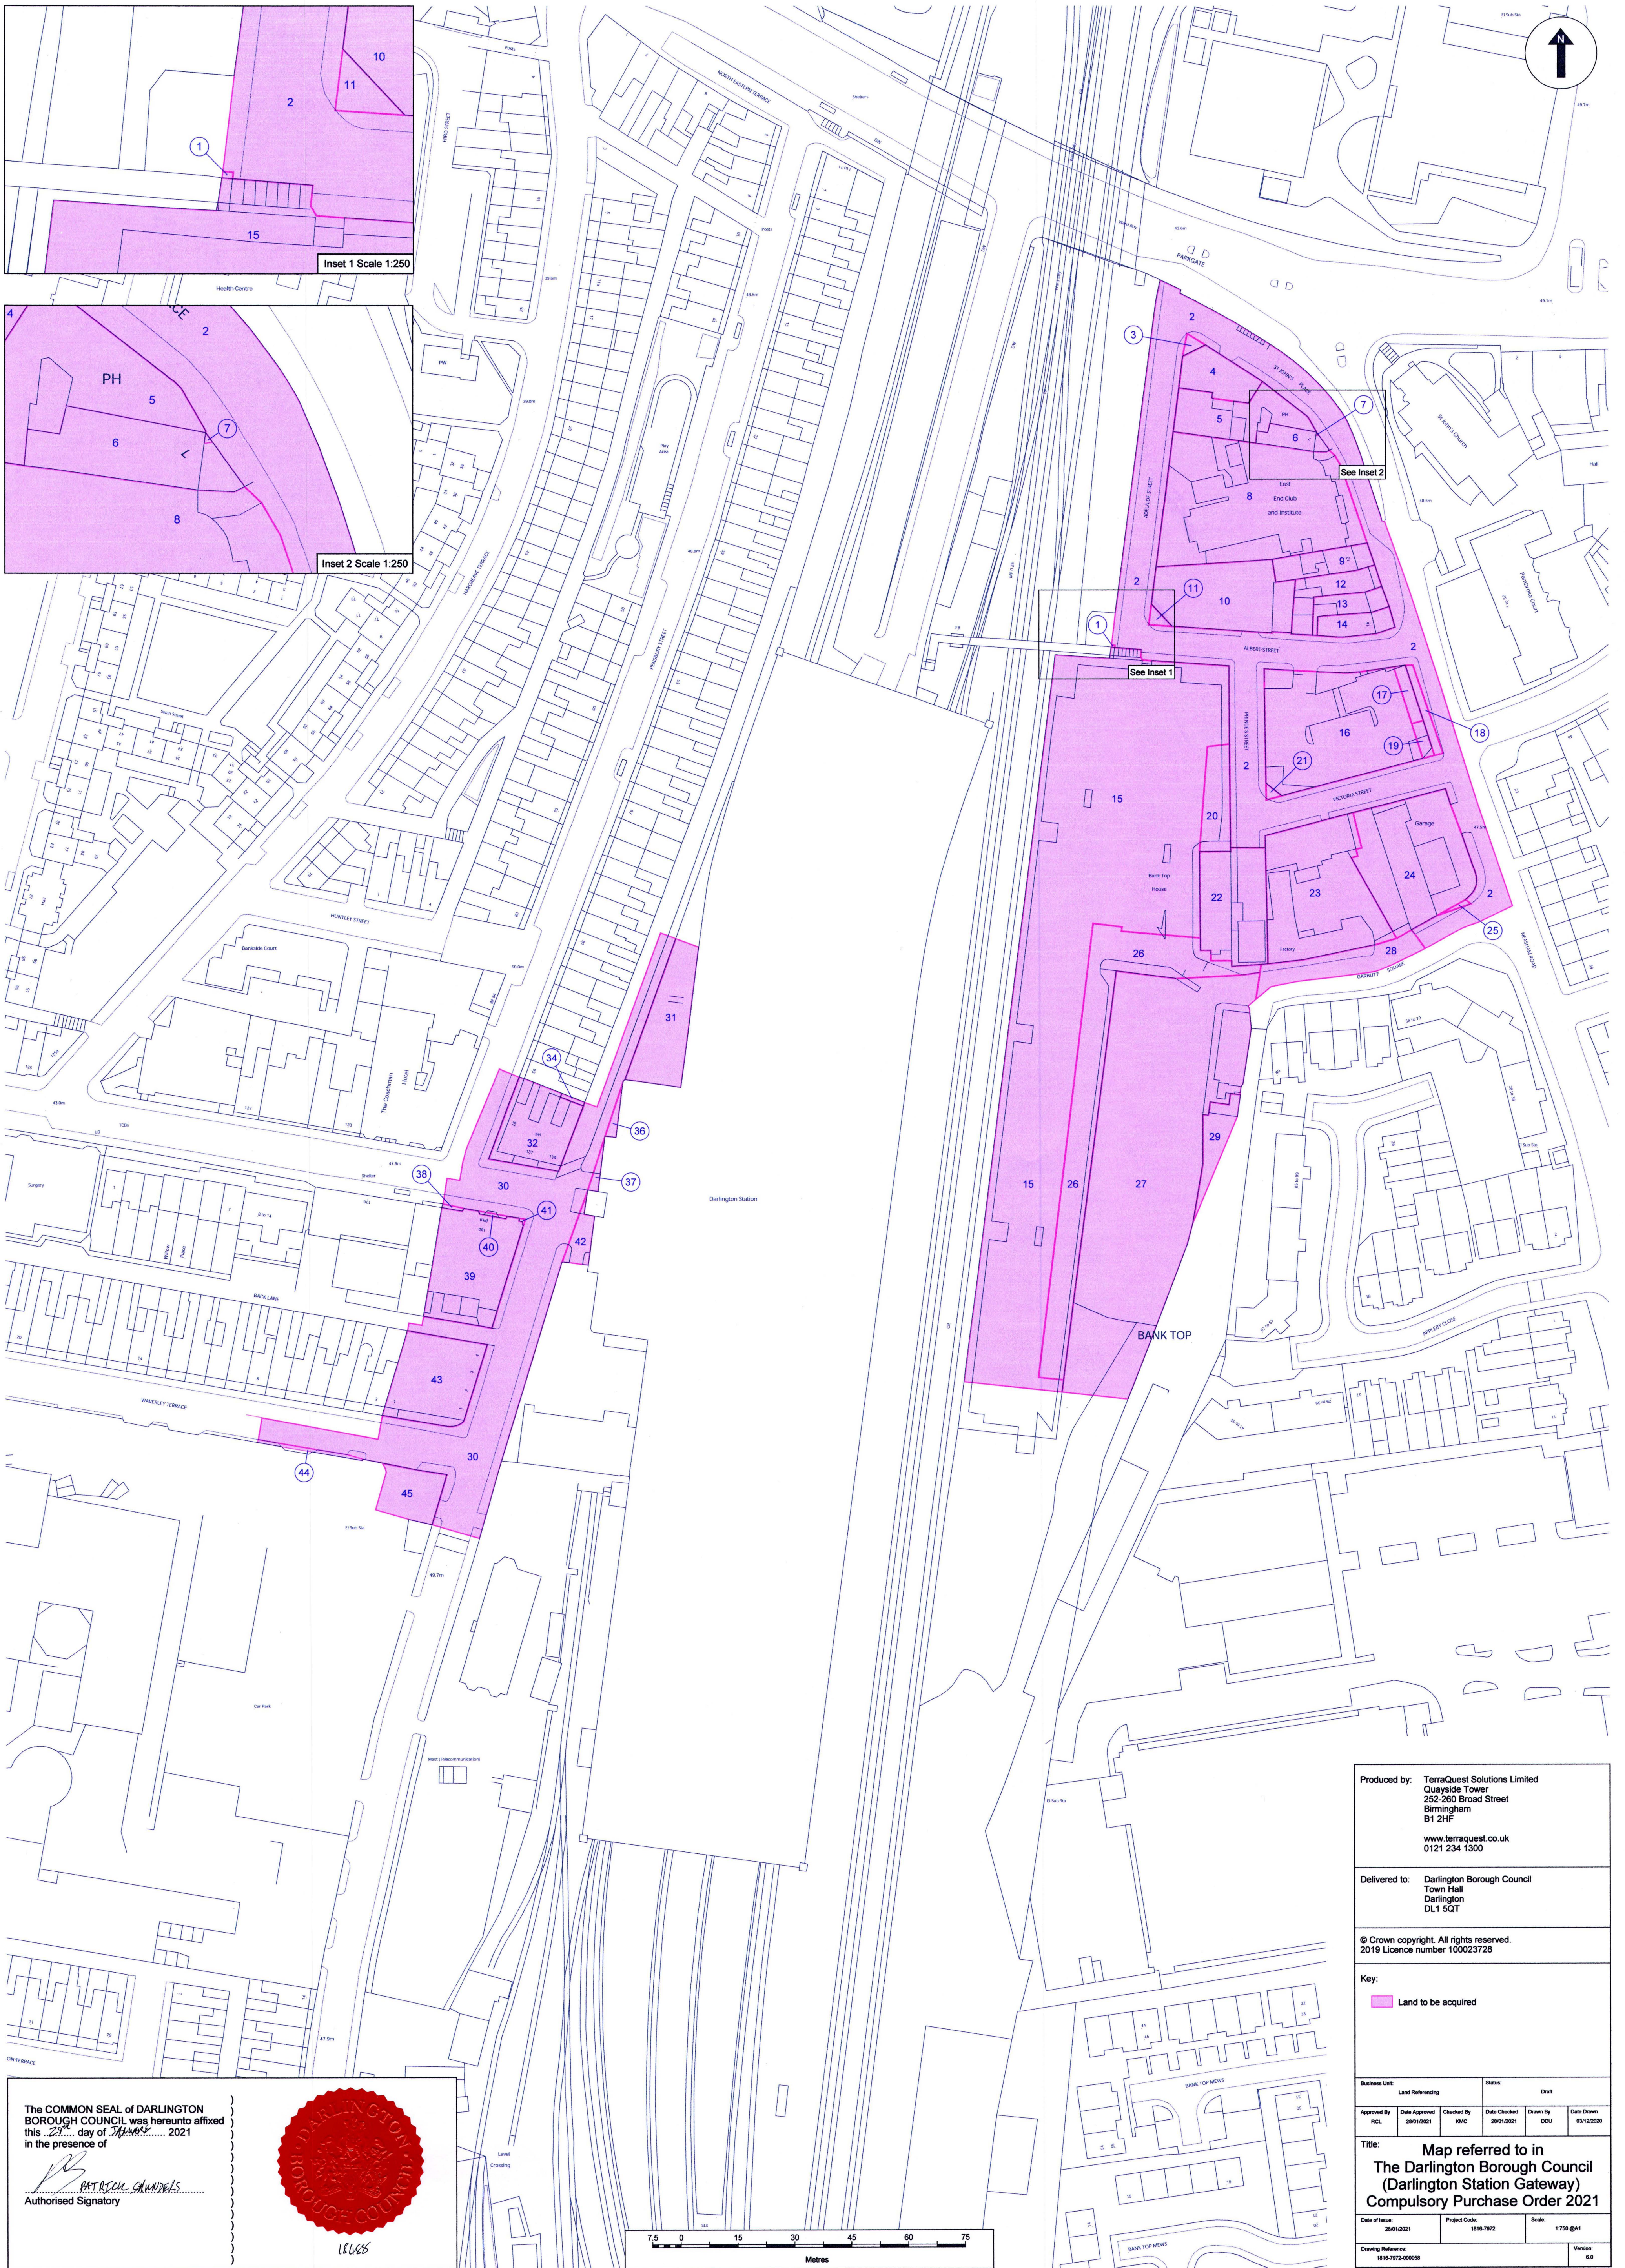

Map referred to in The Darlington Borough Council (Darlington Station Gateway) Compulsory Purchase Order 2021

Produced by: TerraQuest Solutions Limited
 Quayside Tower
 252-260 Broad Street
 Birmingham
 B1 2HF
 www.terraquest.co.uk
 0121 234 1300

Delivered to: Darlington Borough Council
 Town Hall
 Darlington
 DL1 5QT

© Crown copyright. All rights reserved.
 2019 Licence number 100023728

Key:
 Land to be acquired

Business Unit	Lead Referencing	Status	Drawn
Approved By	Date Approved	Checked By	Date Checked
RCL	28/01/2021	KMC	28/01/2021
Drawn By	Date Drawn	Drawn By	Date Drawn
DDU	03/10/2020	DDU	03/10/2020

Title: Map referred to in
 The Darlington Borough Council
 (Darlington Station Gateway)
 Compulsory Purchase Order 2021

Date of Issue	Project Code	Scale
28/01/2021	1816.7872	1:750 @A1
Drawing Reference	Version	
1816-7872-00006	0.0	