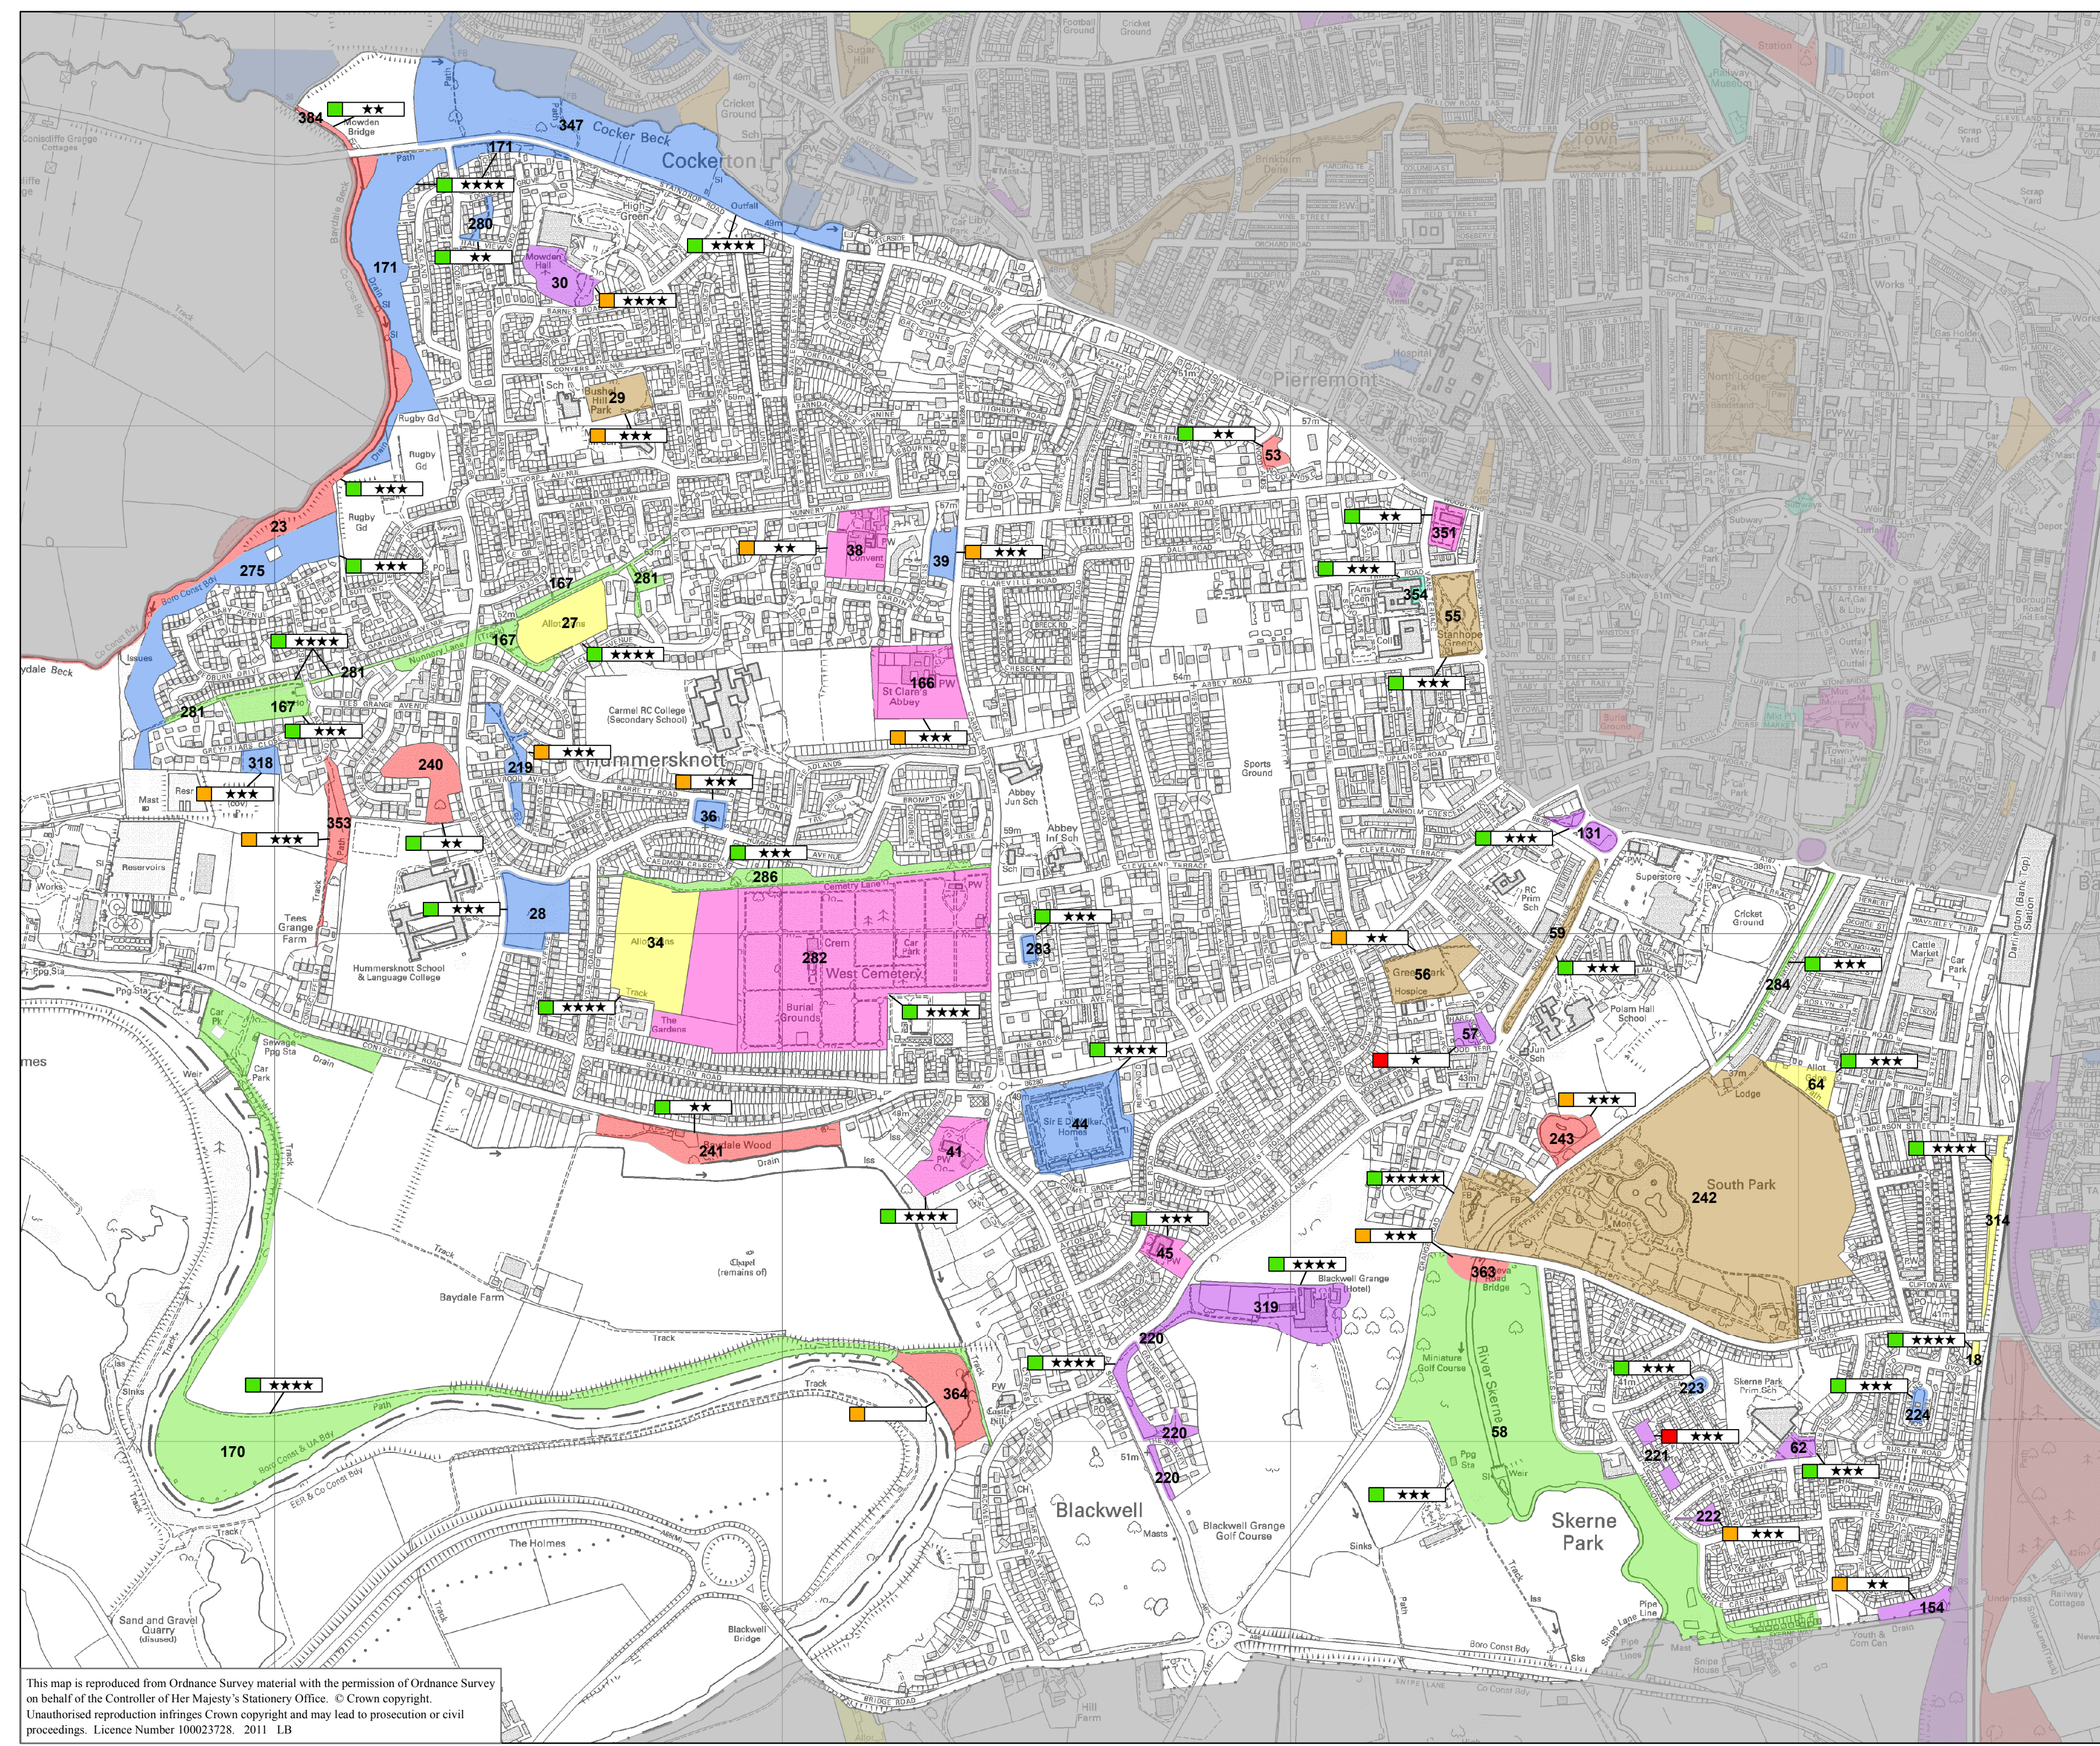

DARLINGTON OPEN SPACE AUDIT
SOUTH WEST URBAN AREA

Primary Purpose

- Allotments
- Cemeteries
- Children & Young People
- Civic Space
- Green Corridor
- Informal Recreation
- Landscape Amenity
- Natural & Semi-Natural Greenspace
- Park or Garden

Quality

- ★
- ★★
- ★★★
- ★★★★
- ★★★★★
- ★★★★★★

Value

- High
- Medium
- Low

Plan produced by the Development Division,
Services for Place

This map is reproduced from Ordnance Survey material with the permission of Ordnance Survey on behalf of the Controller of Her Majesty's Stationery Office. © Crown copyright. Unauthorised reproduction infringes Crown copyright and may lead to prosecution or civil proceedings. Licence Number 100023728. 2011 LB