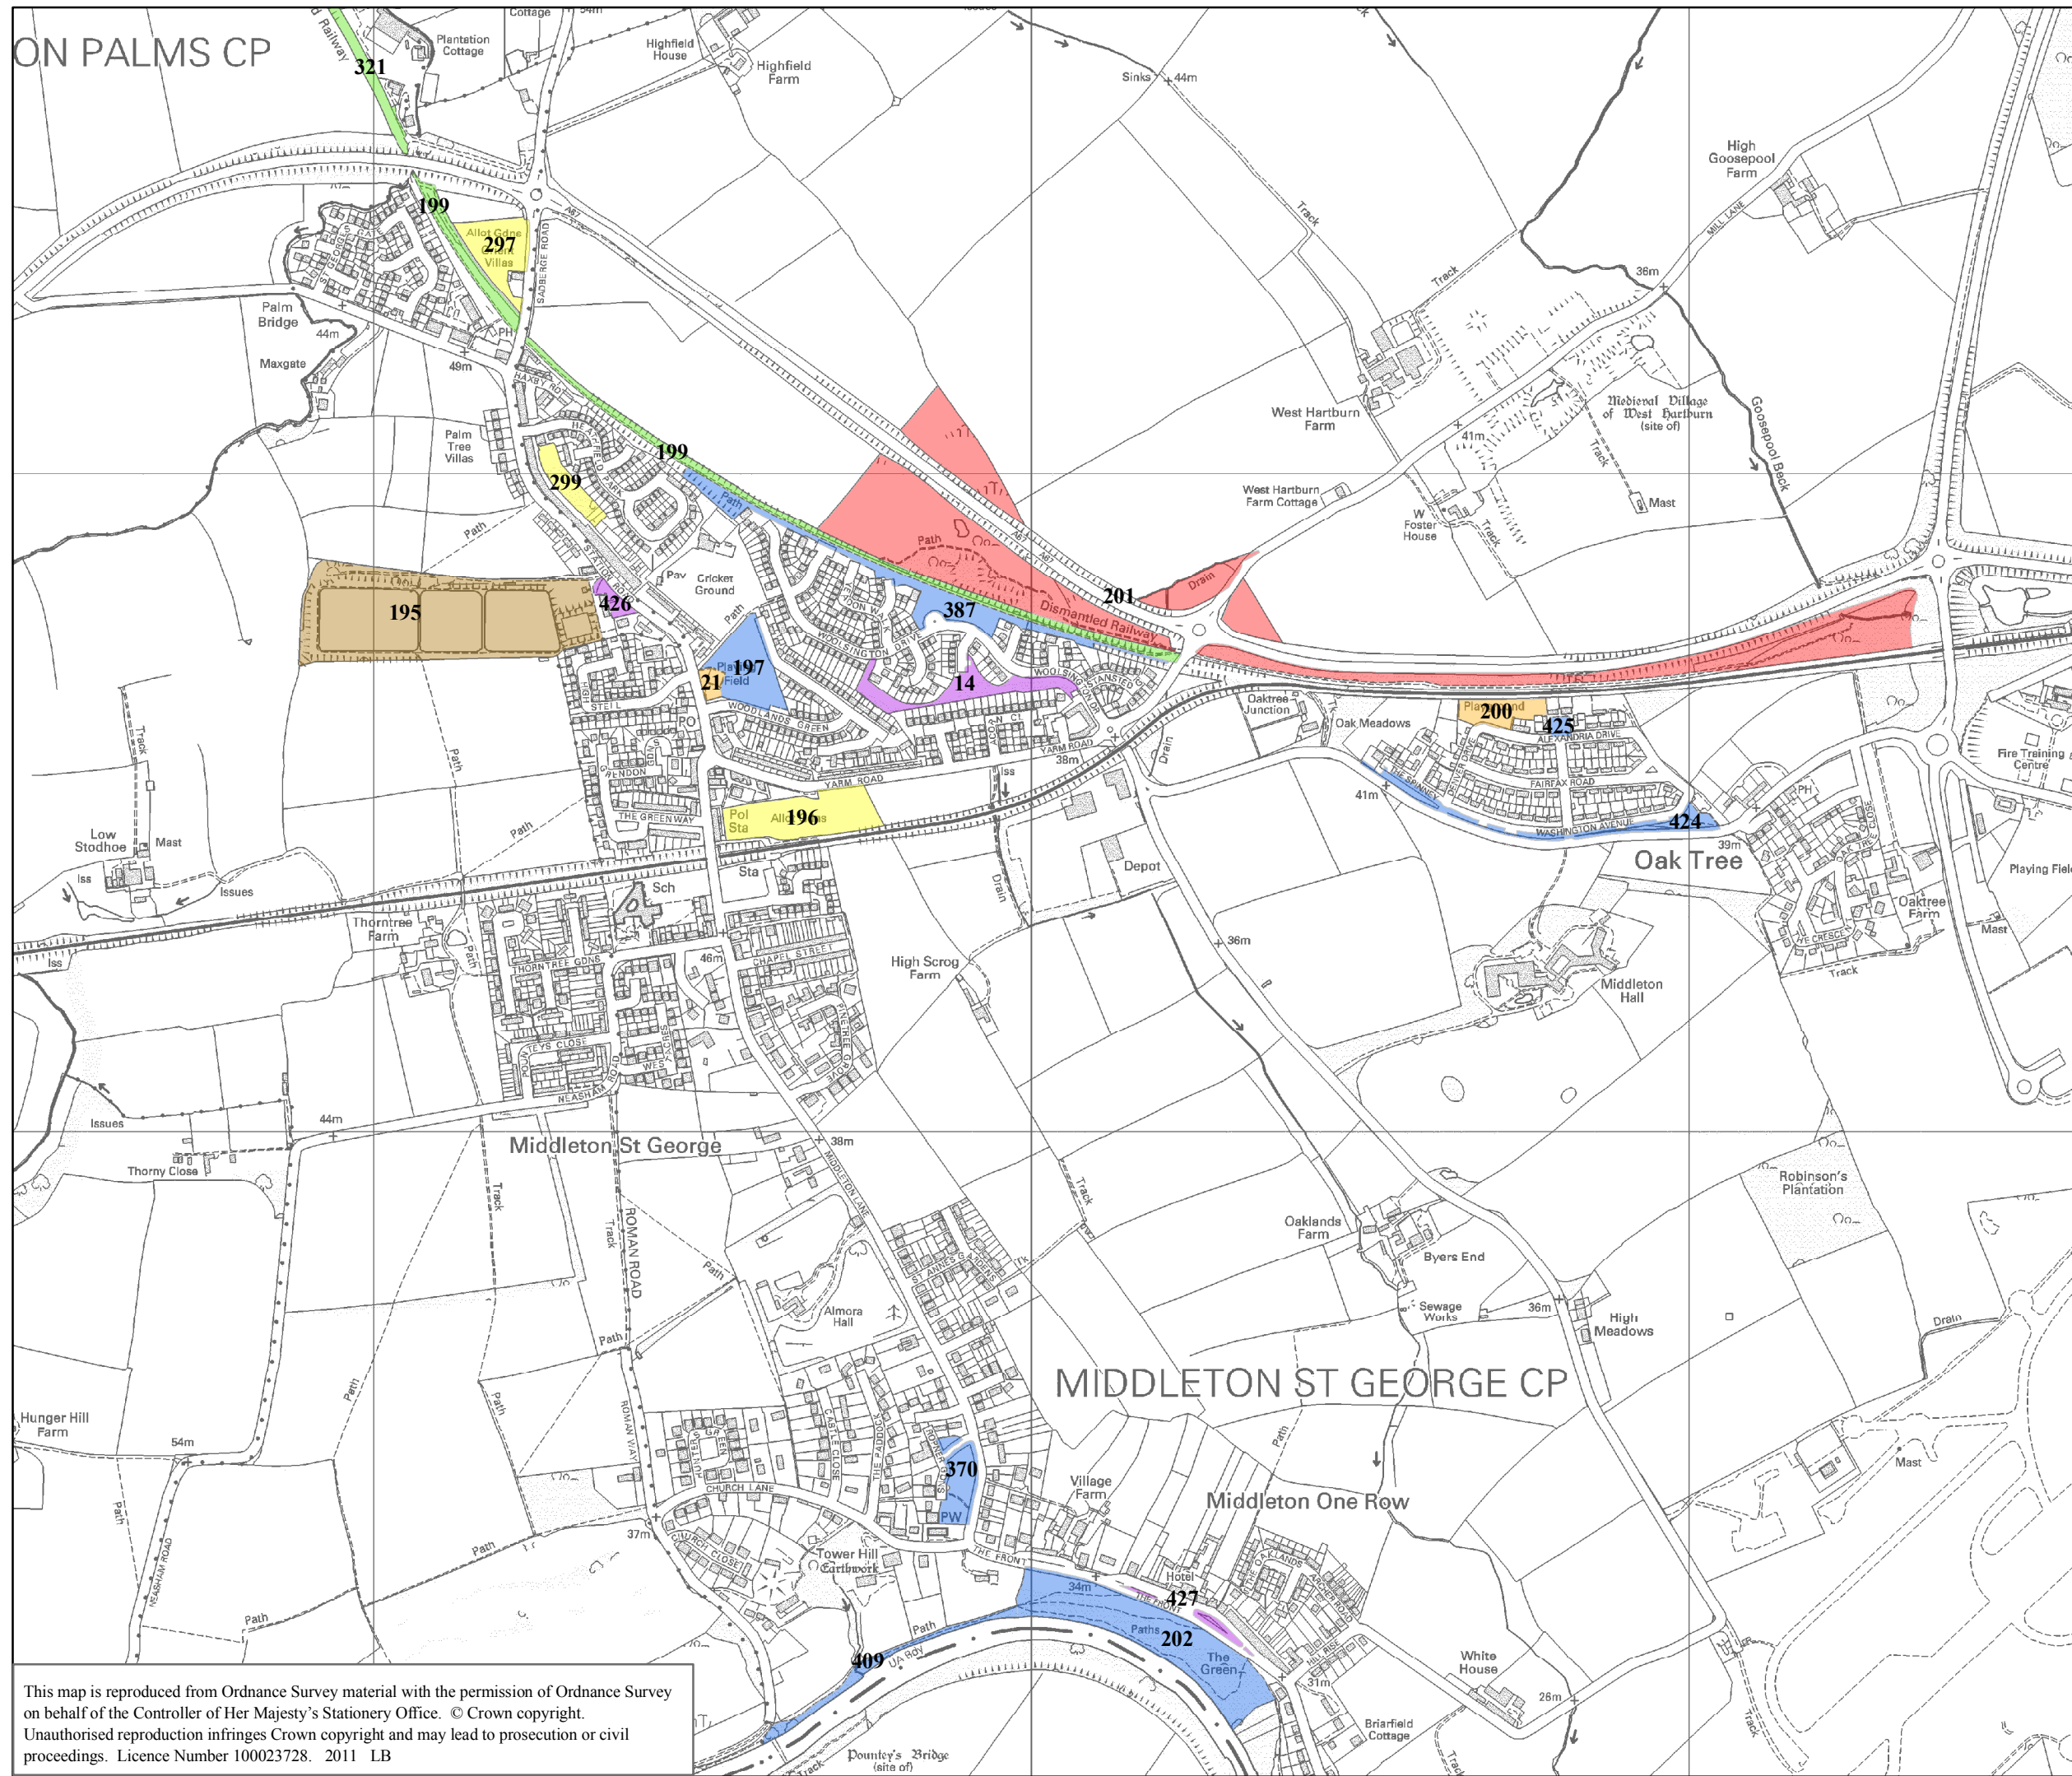

ON PALMS CP

DARLINGTON OPEN SPACE AUDIT OVERVIEW OF PROVISION IN MIDDLETON ST GEORGE

Primary Purpose

- Allotments
- Cemeteries
- Children & Young People
- Civic Space
- Green Corridor
- Informal Recreation
- Landscape Amenity
- Natural & Semi-Natural Greenspace
- Park or Garden

This map is reproduced from Ordnance Survey material with the permission of Ordnance Survey on behalf of the Controller of Her Majesty's Stationery Office. © Crown copyright. Unauthorised reproduction infringes Crown copyright and may lead to prosecution or civil proceedings. Licence Number 100023728. 2011 LB

Plan produced by the Development Division, Services for Place