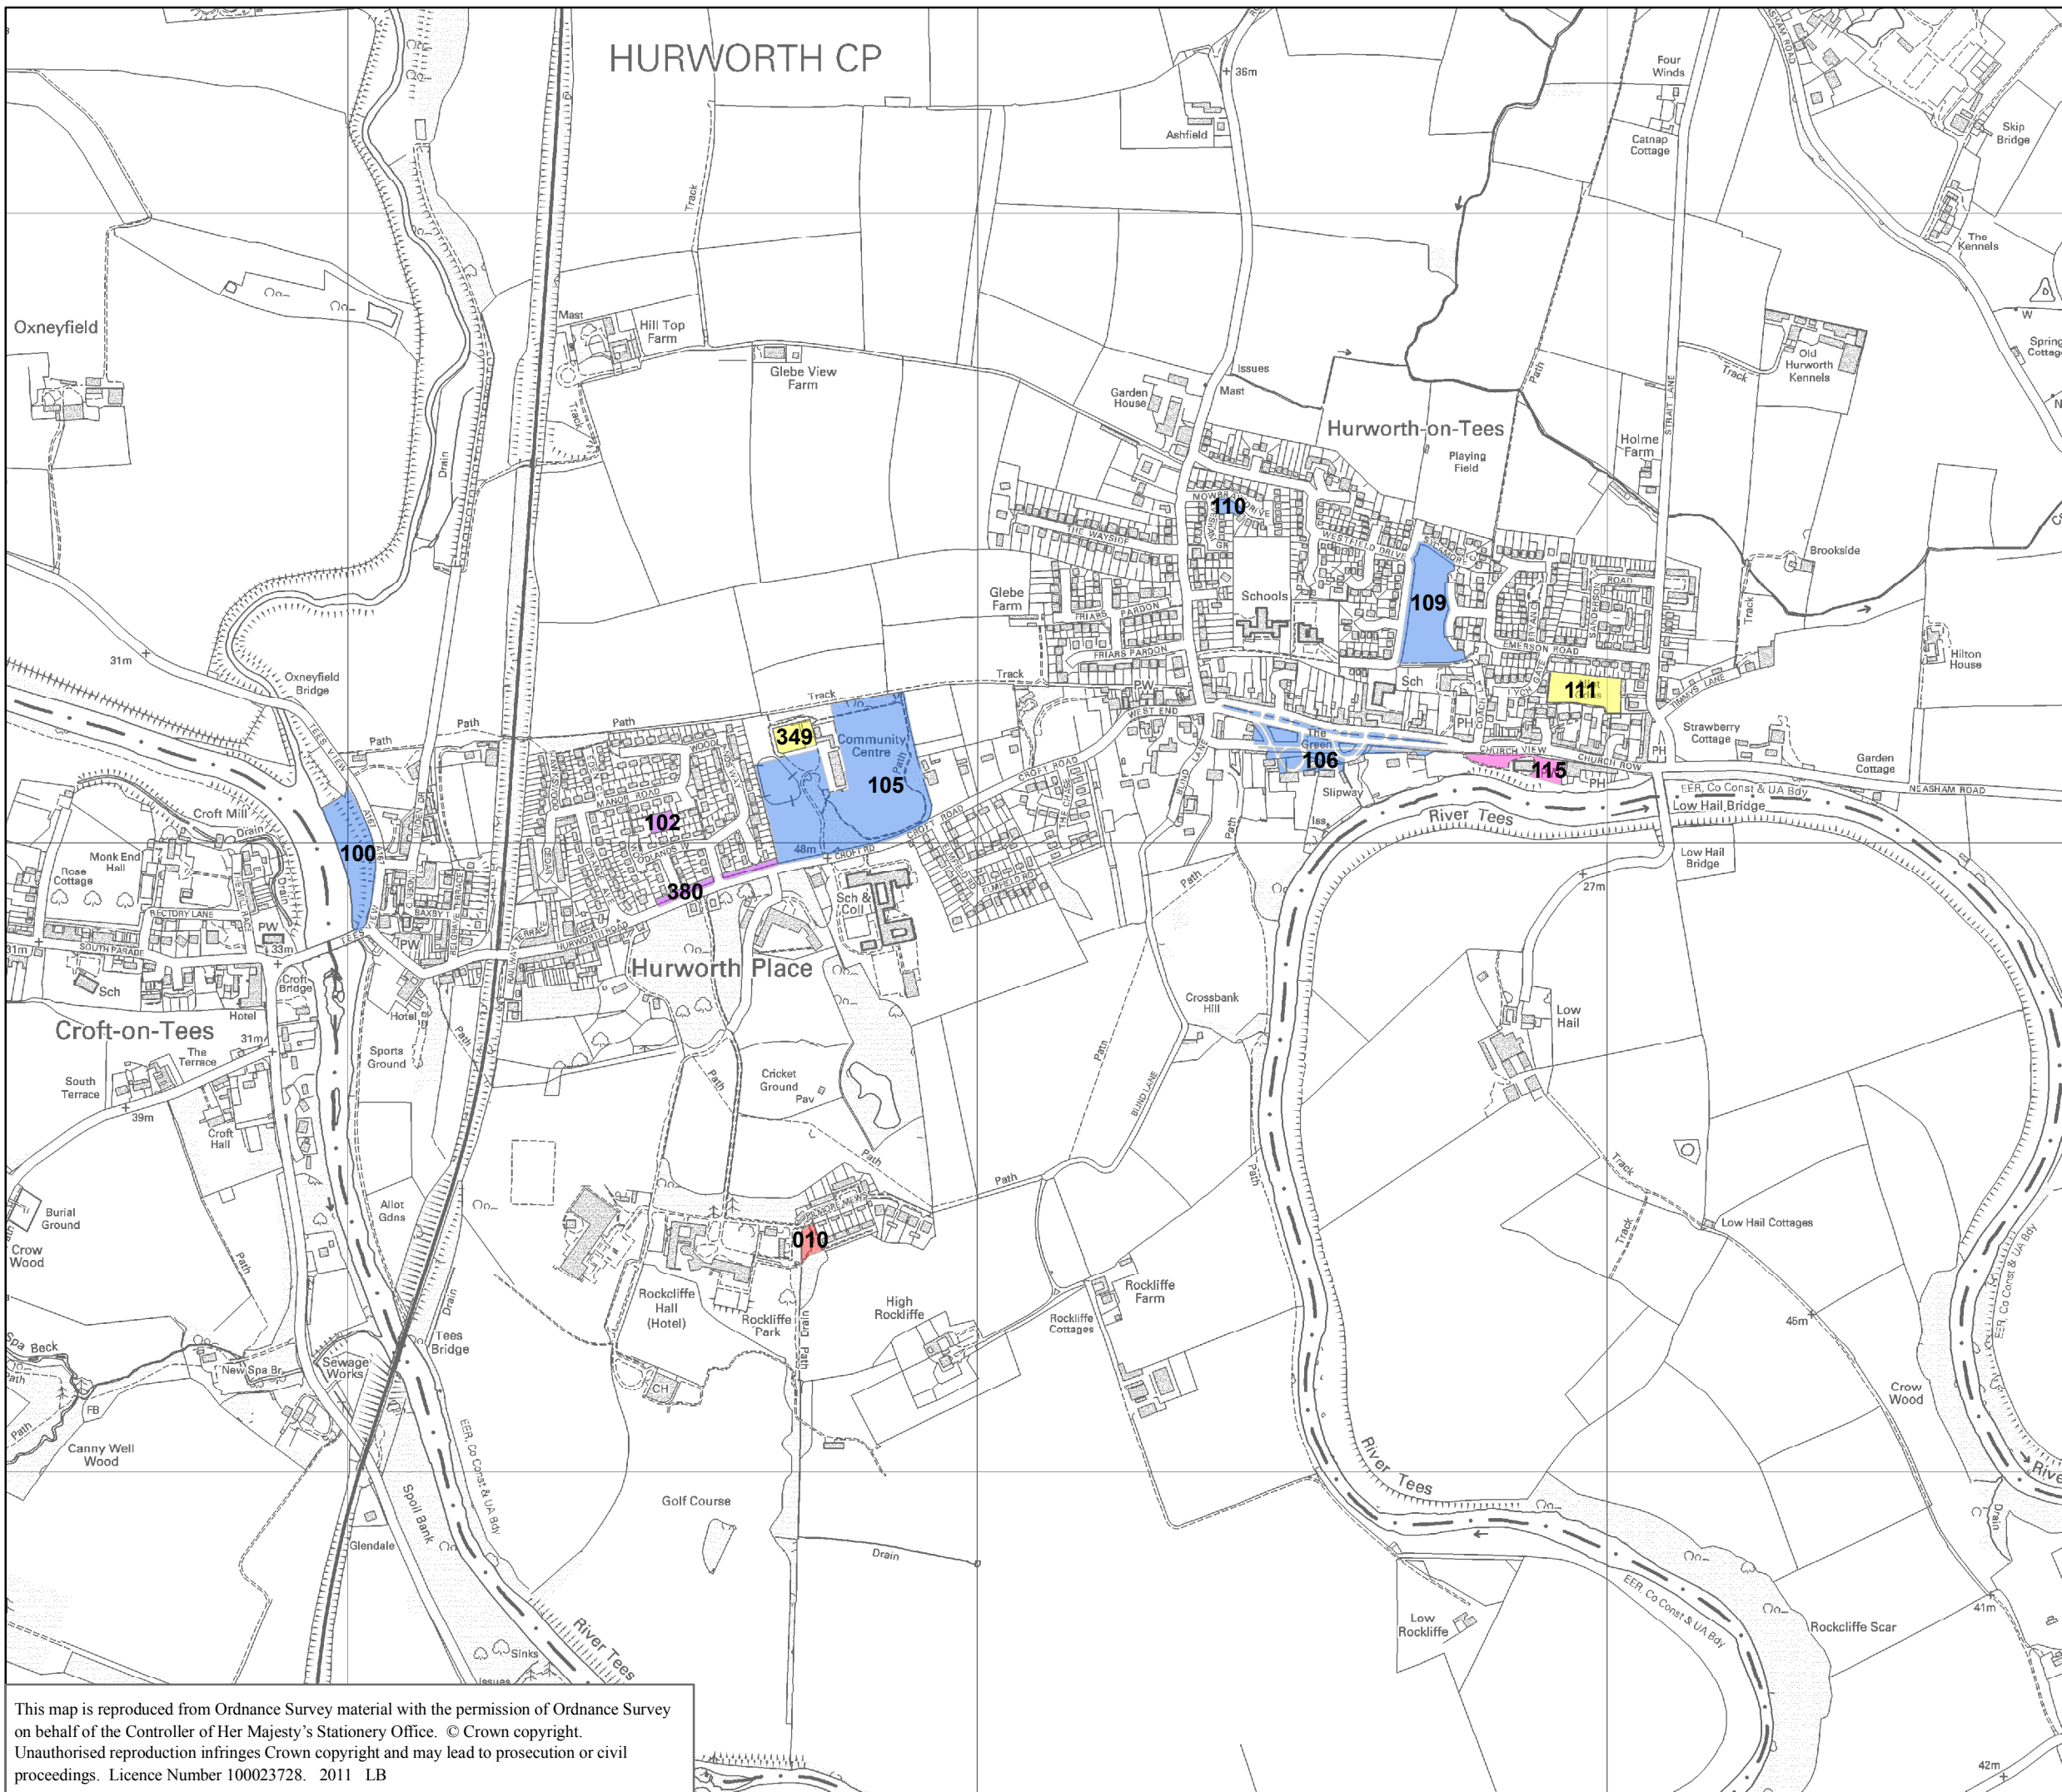

DARLINGTON OPEN SPACE AUDIT
OVERVIEW OF PROVISION IN
HURWORTH/HURWORTH PLACE
MAP 2

Primary Purpose

- Allotments
- Cemeteries
- Children & Young People
- Civic Space
- Green Corridor
- Informal Recreation
- Landscape Amenity
- Natural & Semi-Natural Greenspace
- Park or Garden

This map is reproduced from Ordnance Survey material with the permission of Ordnance Survey on behalf of the Controller of Her Majesty's Stationery Office. © Crown copyright. Unauthorised reproduction infringes Crown copyright and may lead to prosecution or civil proceedings. Licence Number 100023728. 2011 LB