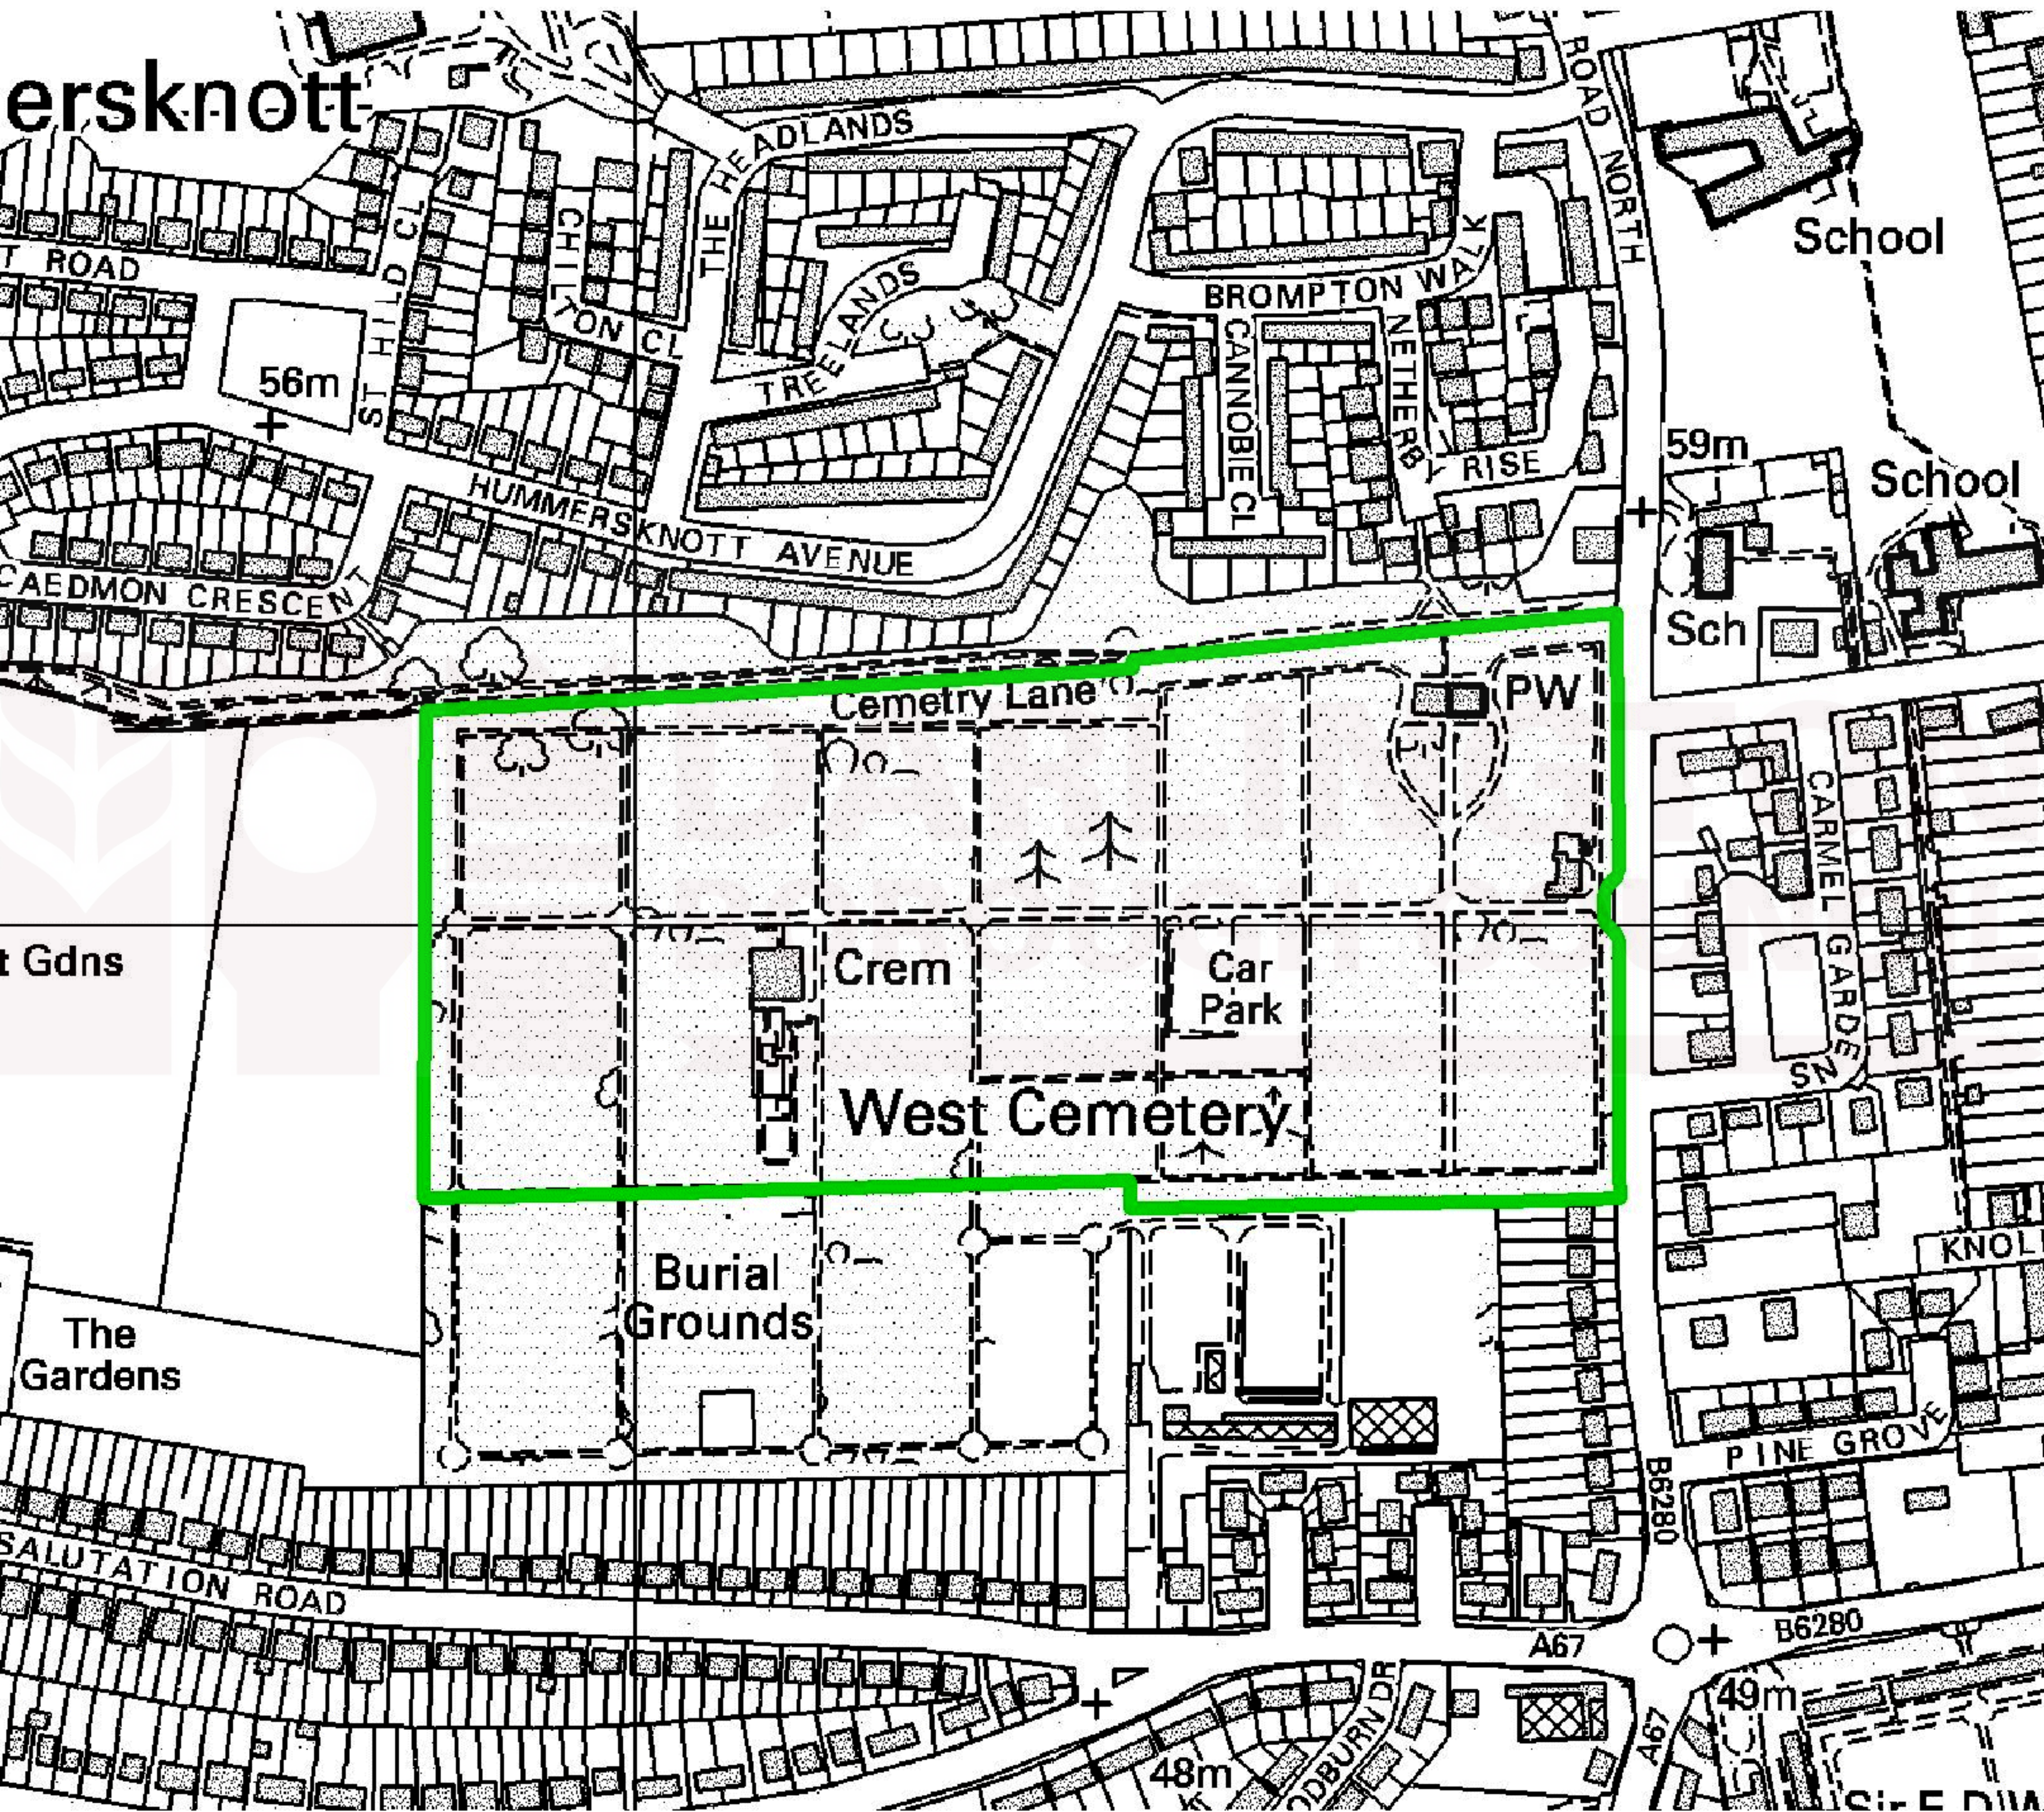

# HISTORIC PARKS & GARDENS WEST CEMETERY

(INDICATED BY GREEN BOUNDARY)

Based on the Ordnance Survey mapping with the permission of the Controller of Her Majesty's Stationery Office. © Crown copyright. Unauthorised reproduction infringes Crown copyright and may lead to prosecution or civil proceedings. Licence Number 100023728.

0 100 200 300 400 500 Metres

Dated  
June 2005