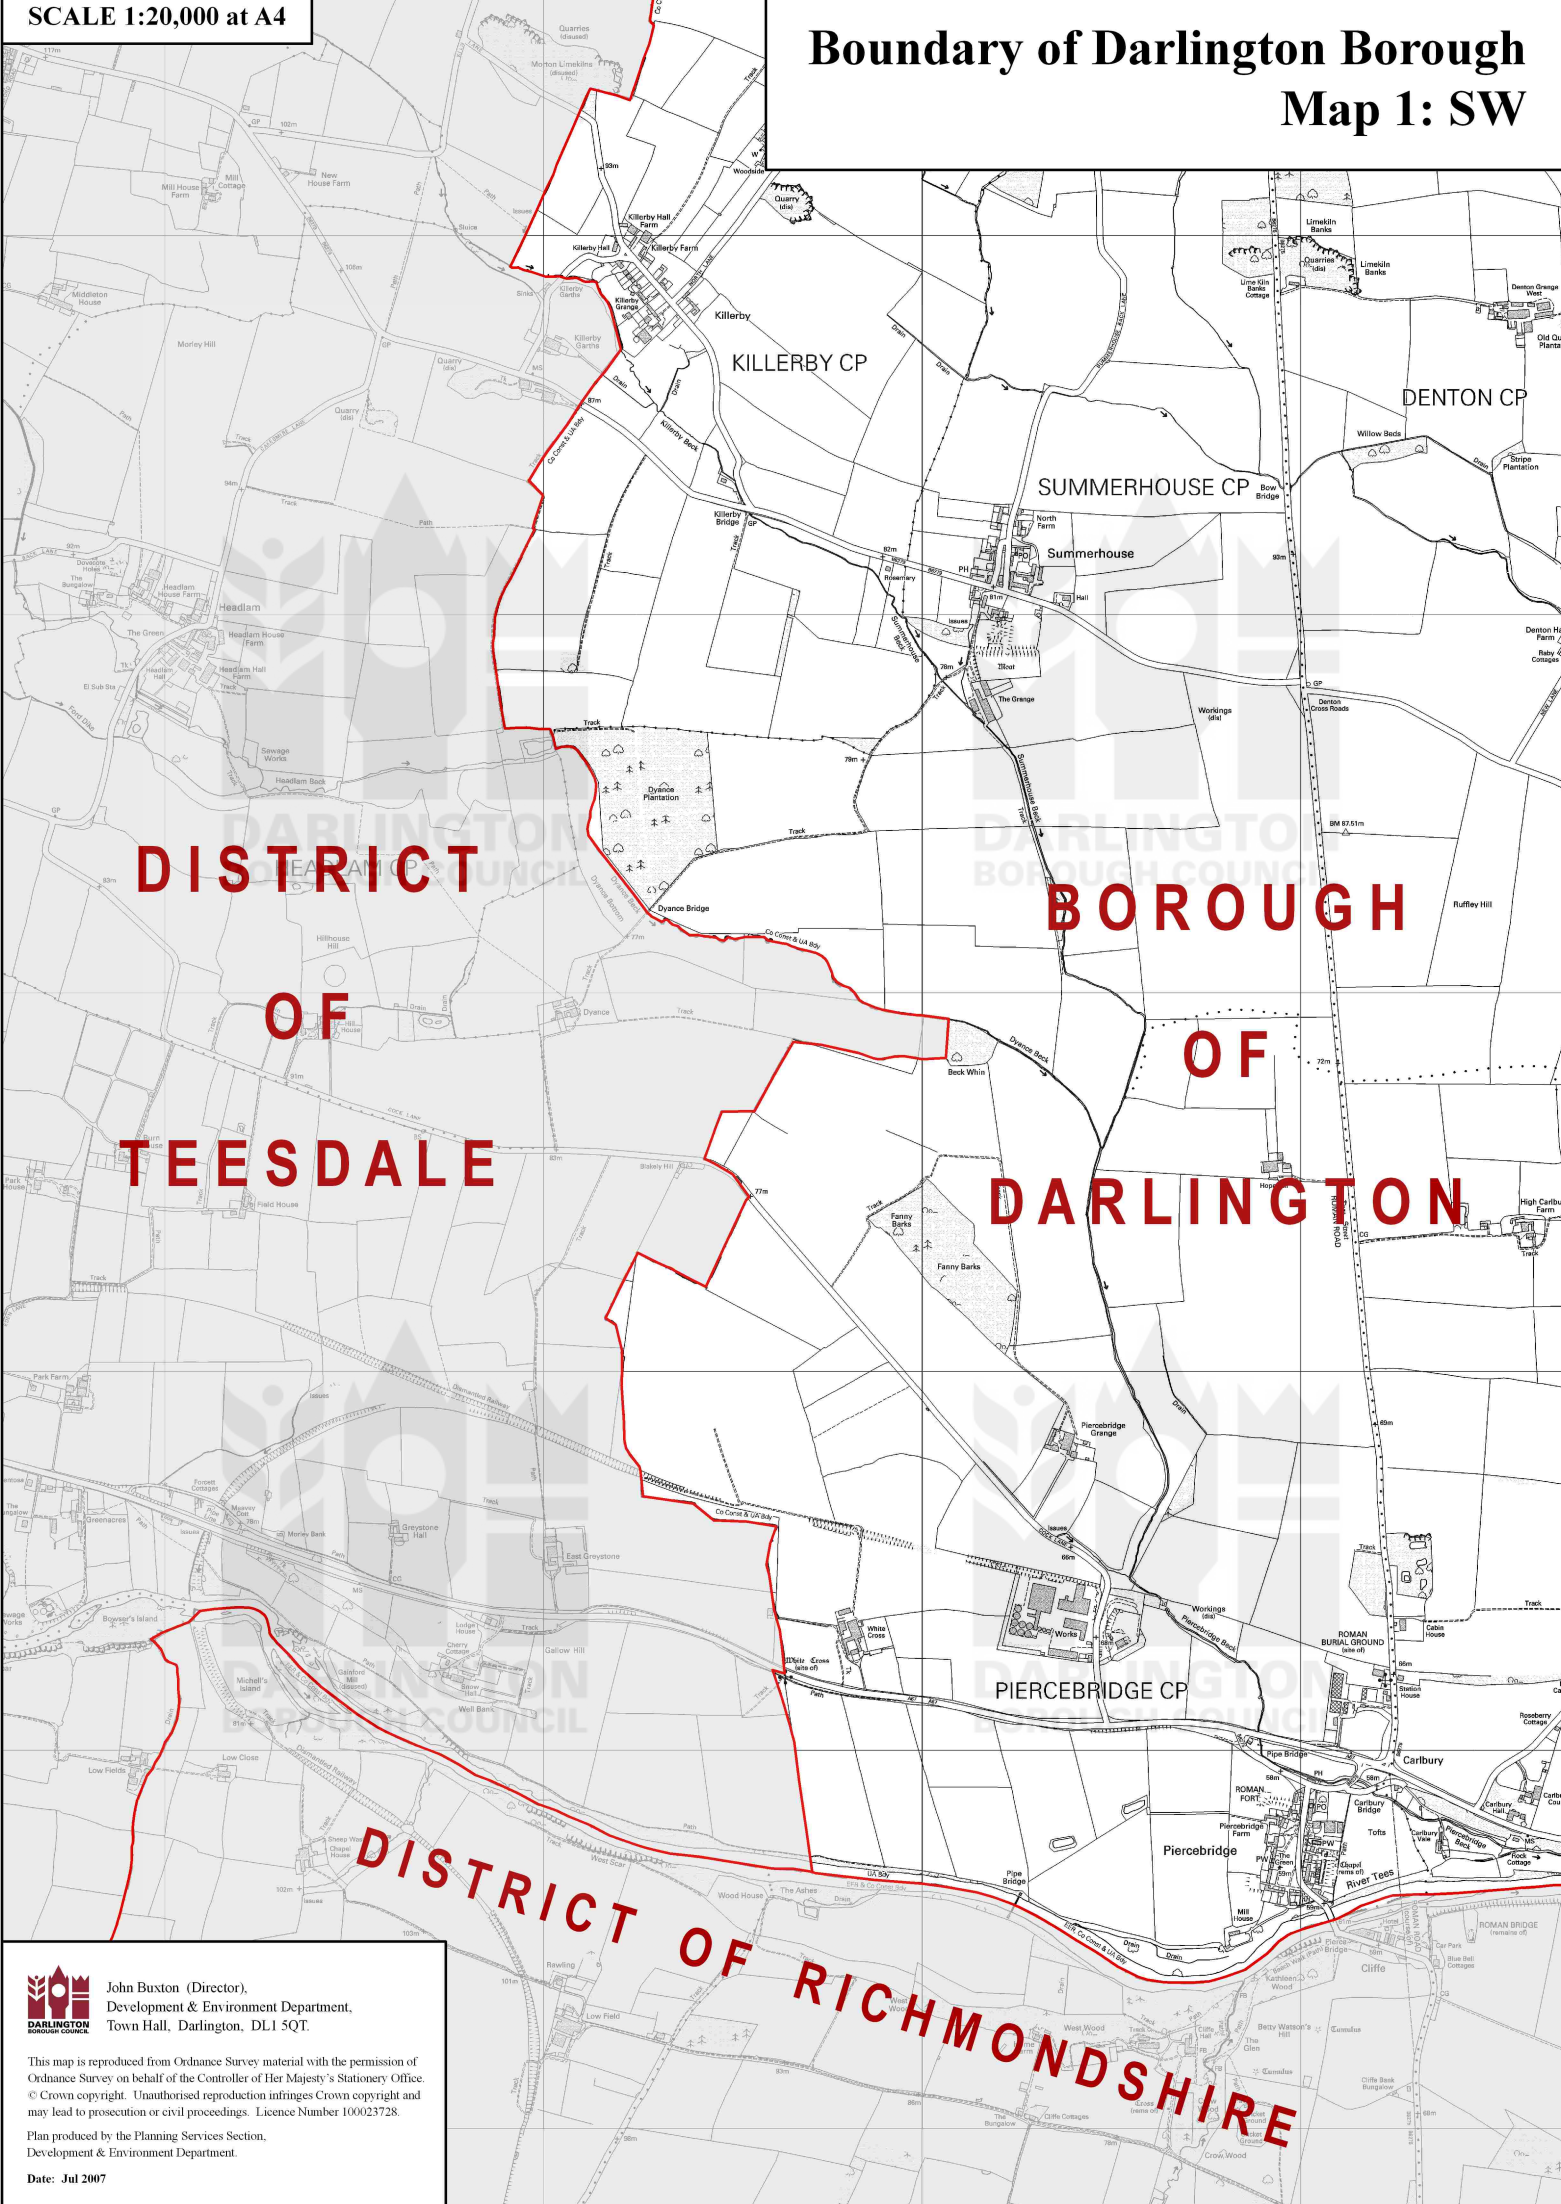

Boundary of Darlington Borough Map 1: SW

John Buxton (Director),
Development & Environment Department,
Town Hall, Darlington, DL1 5QT.

Date: Jul 2007