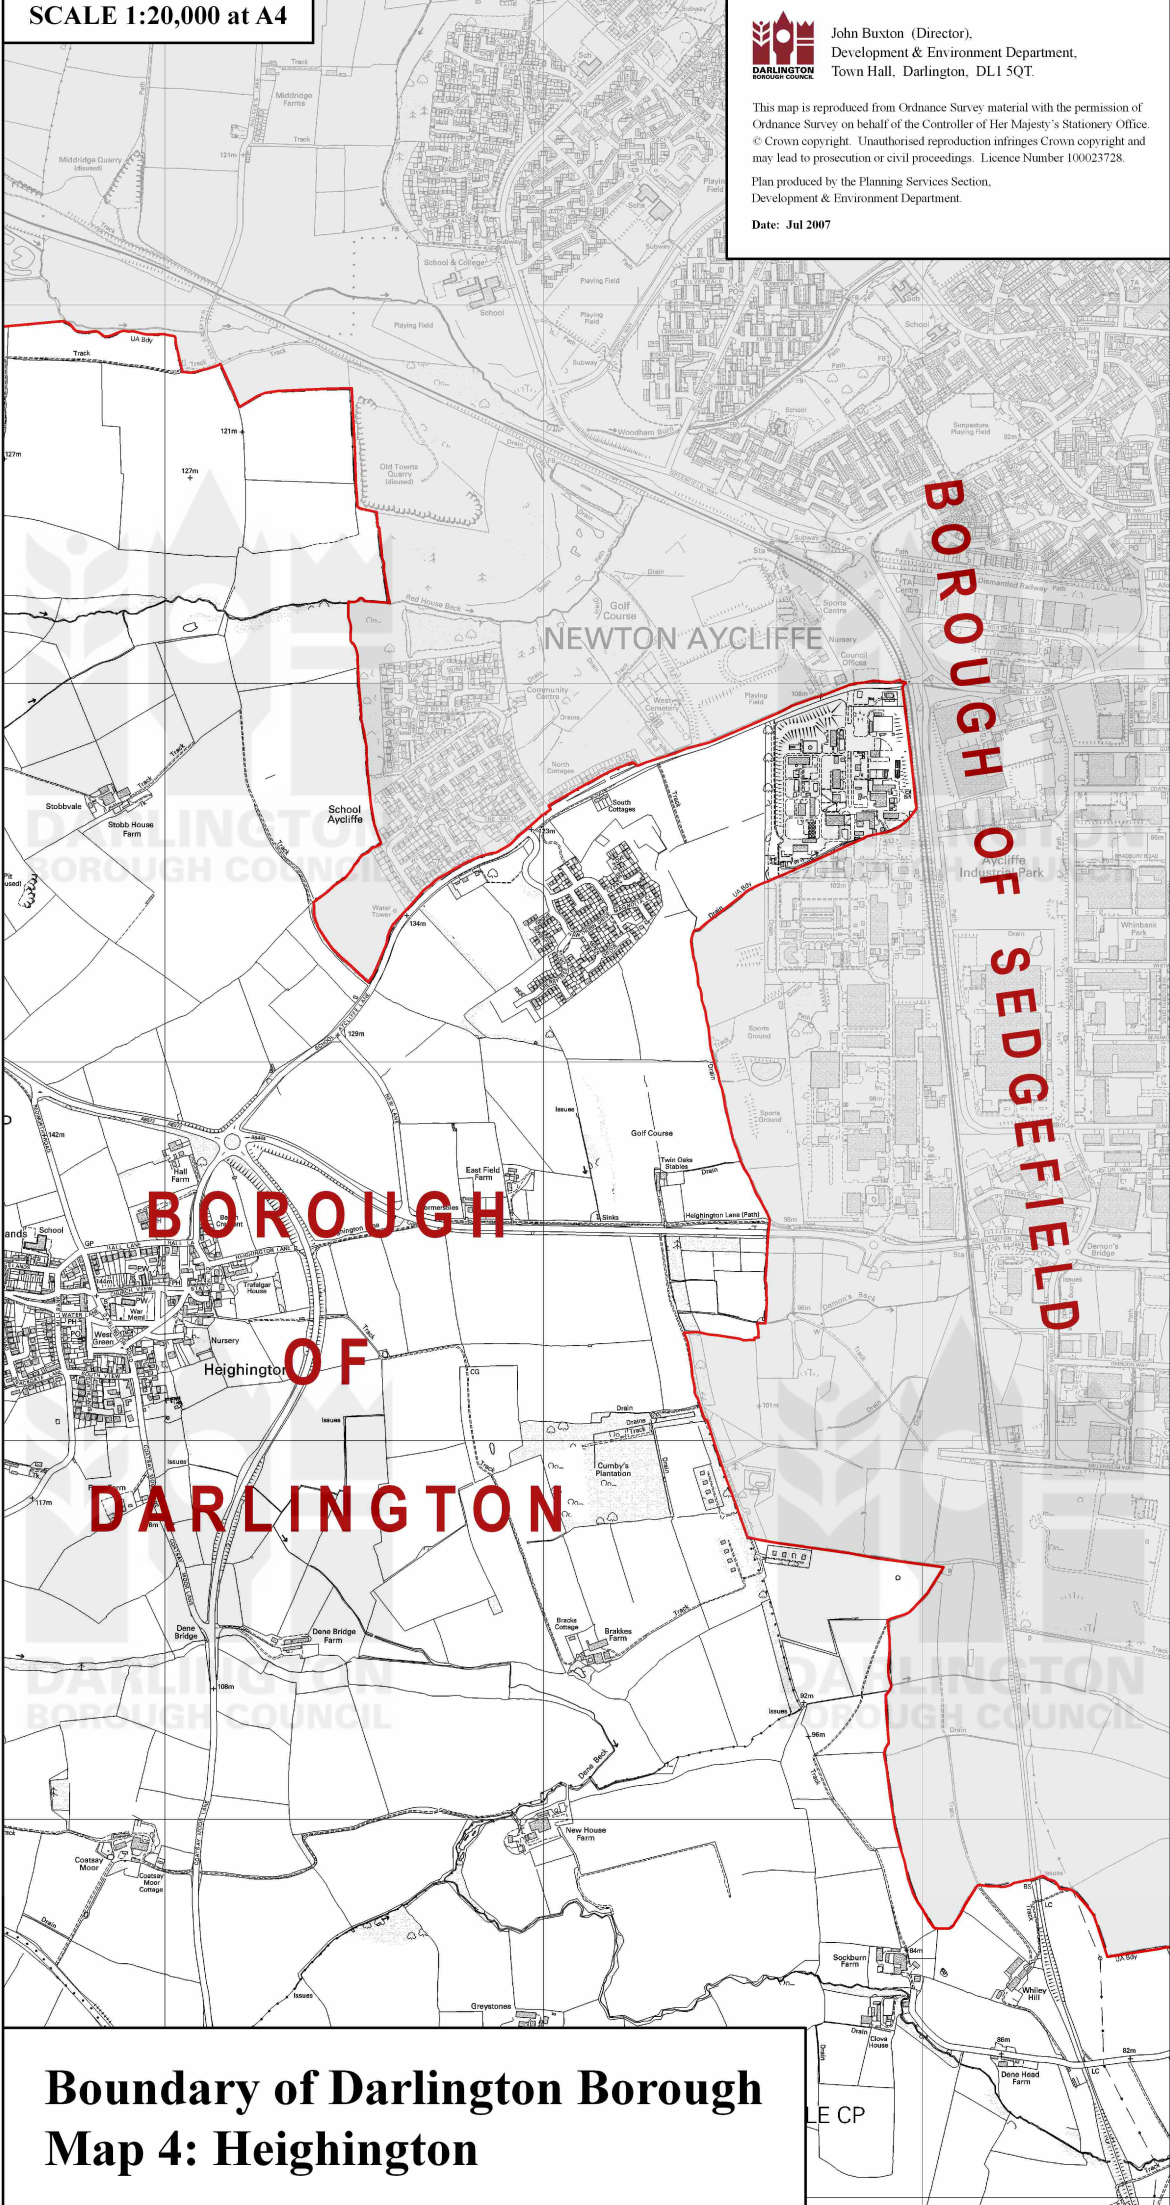

Date: Jul 2007

Boundary of Darlington Borough
Map 4: Heighington