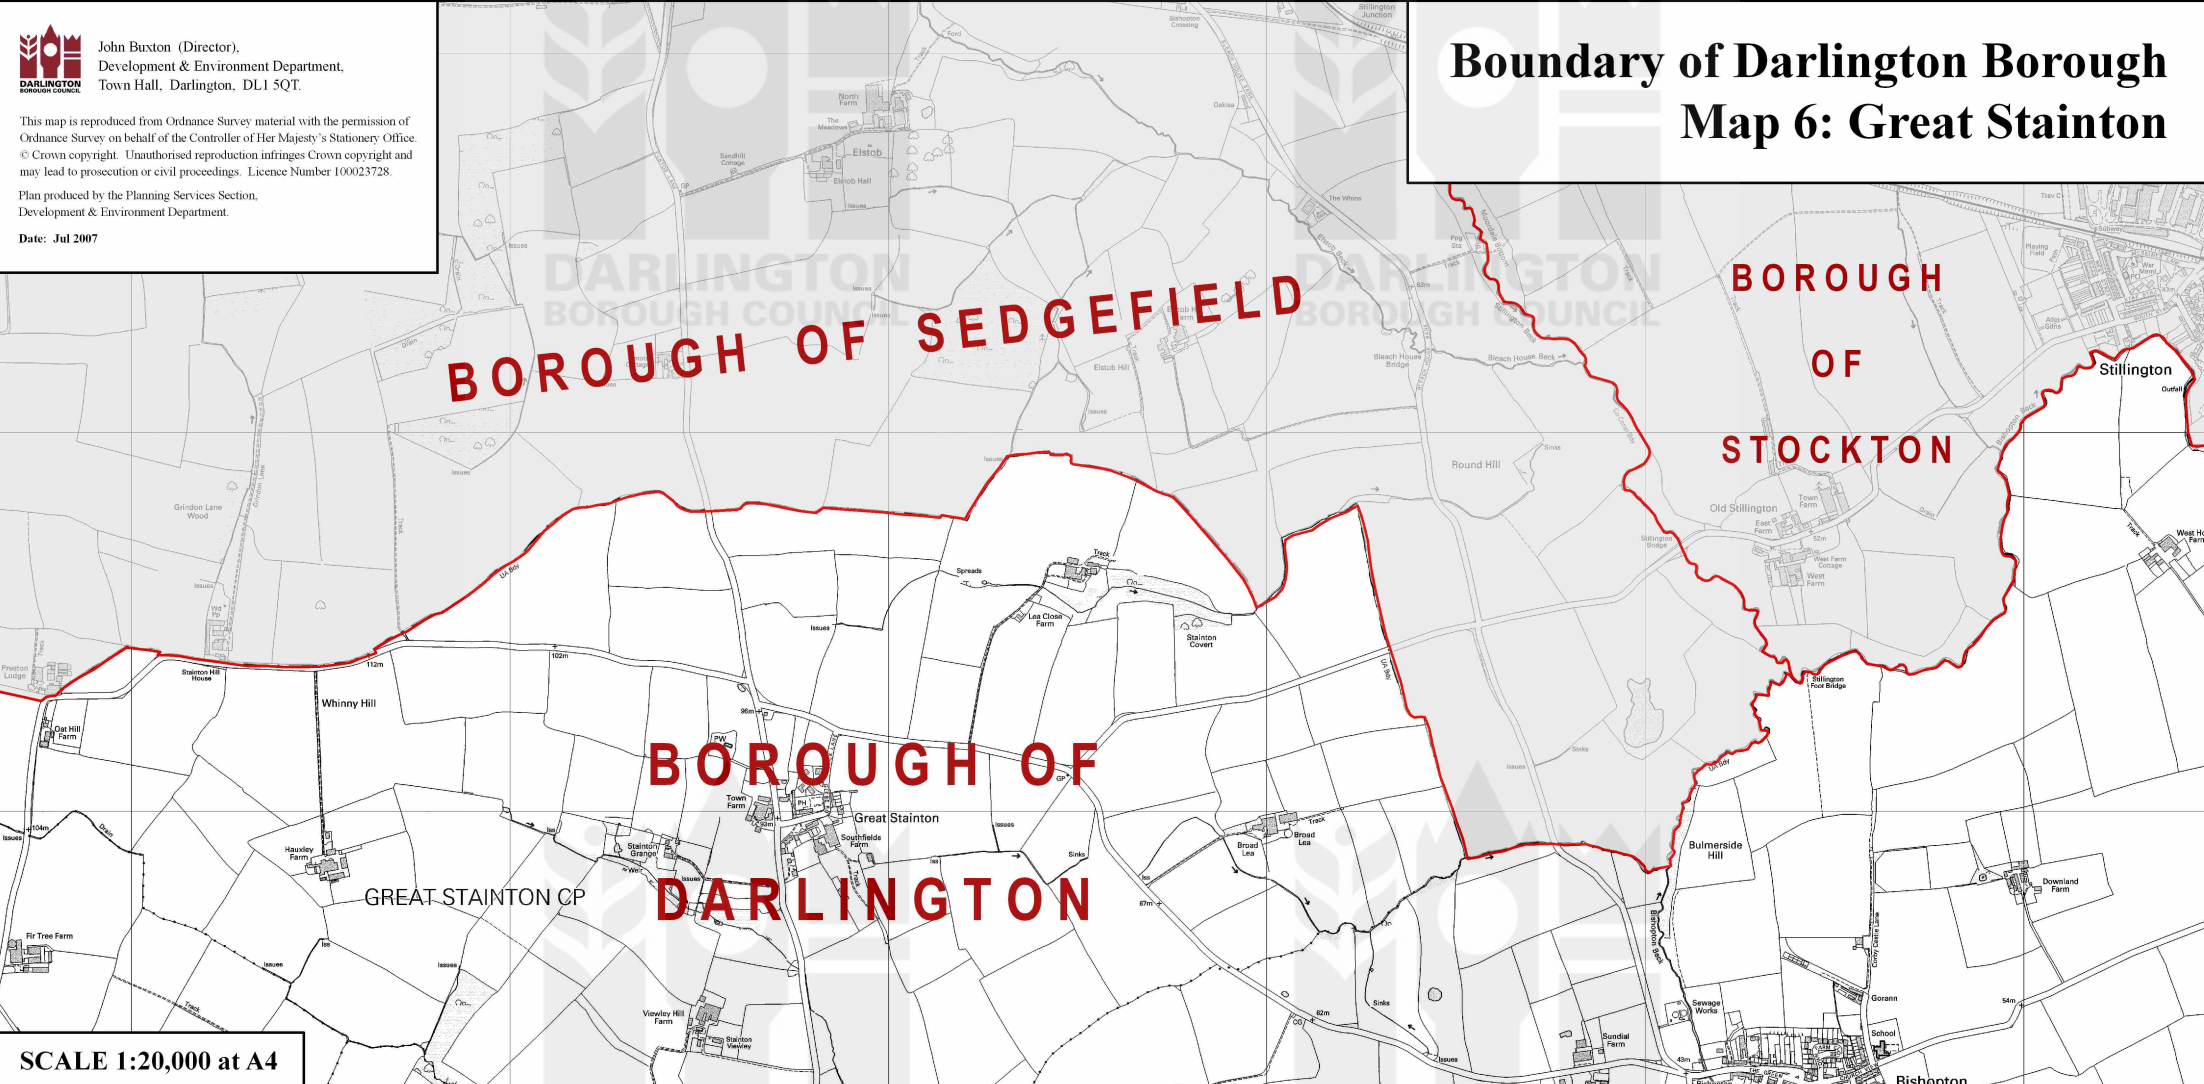

John Buxton (Director),
Development & Environment Department,
Town Hall, Darlington, DL1 5QT.

Date: Jul 2007

Boundary of Darlington Borough

Map 6: Great Stainton

SCALE 1:20,000 at A4